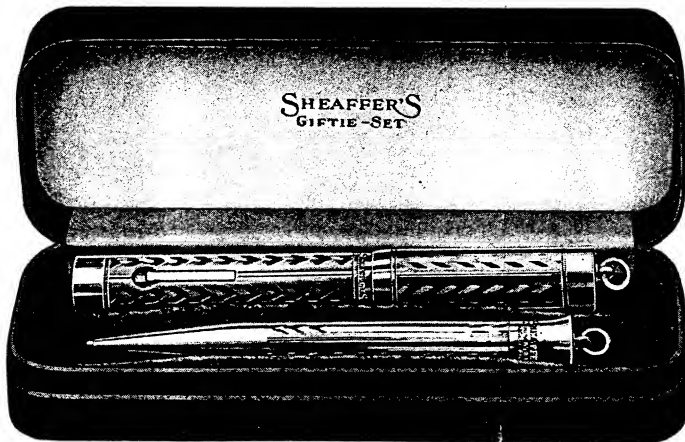

Gold filled and Sterling prices include plush box. Solid gold prices include leather box.

The "Gifts That Last"

Sheaffer's Giftie Sets

Regular length—pen five inches, pencil five inches

Set No.	Pcl. No.	Pcl. Price	Pen No.	Pen Price	Set Price
C5—CD—Gold Filled		\$ 4.00	36DC—Gold Filled	\$ 9.50	\$11.50
D5—DD—14K Green Gold		18.00	366DC—14K Green Gold	35.00	50.00